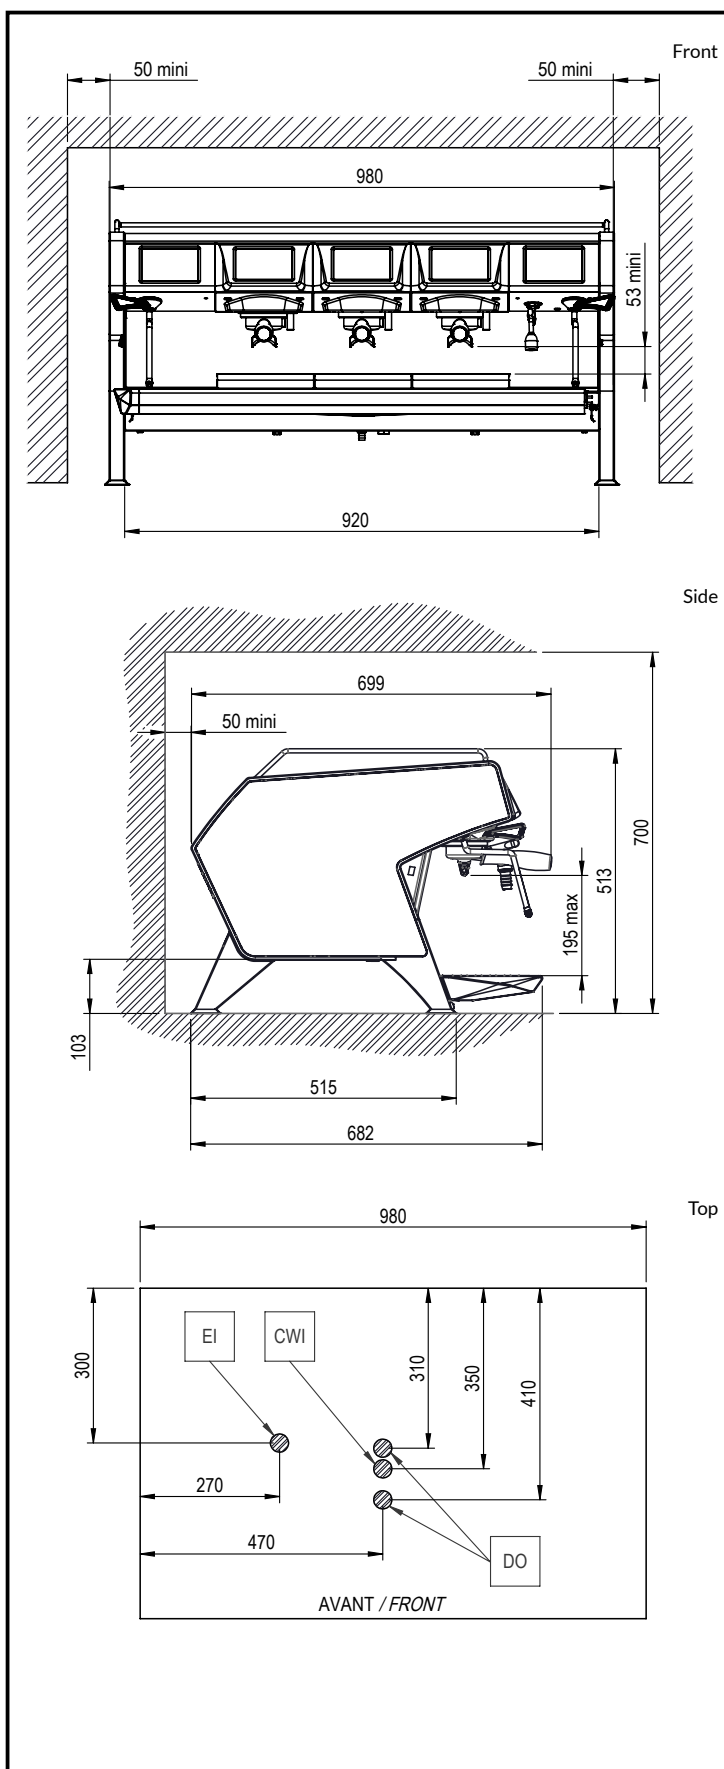

STELLA EPIC 3, black color

Electric

Supply voltage:

602685 (EPIC3B) 400 V/3N ph/50 Hz

Electrical power max.: 6.7 kW

Plug type: Cable without plug

Water:

Cold water temperature (min/max):

5 / 60 °C

Key Information:

External dimensions,

Width: 980 mm

External dimensions,

Depth: 682 mm

External dimensions,

Height: 513 mm

Net weight: 100 kg

Shipping volume: 0.83 m³

Sustainability

Current consumption:

Certifications

The company reserves the right to make modifications to the products without prior notice. All information correct at time of printing.

2024.04.09

Part of Electrolux Professional Group

UNIC